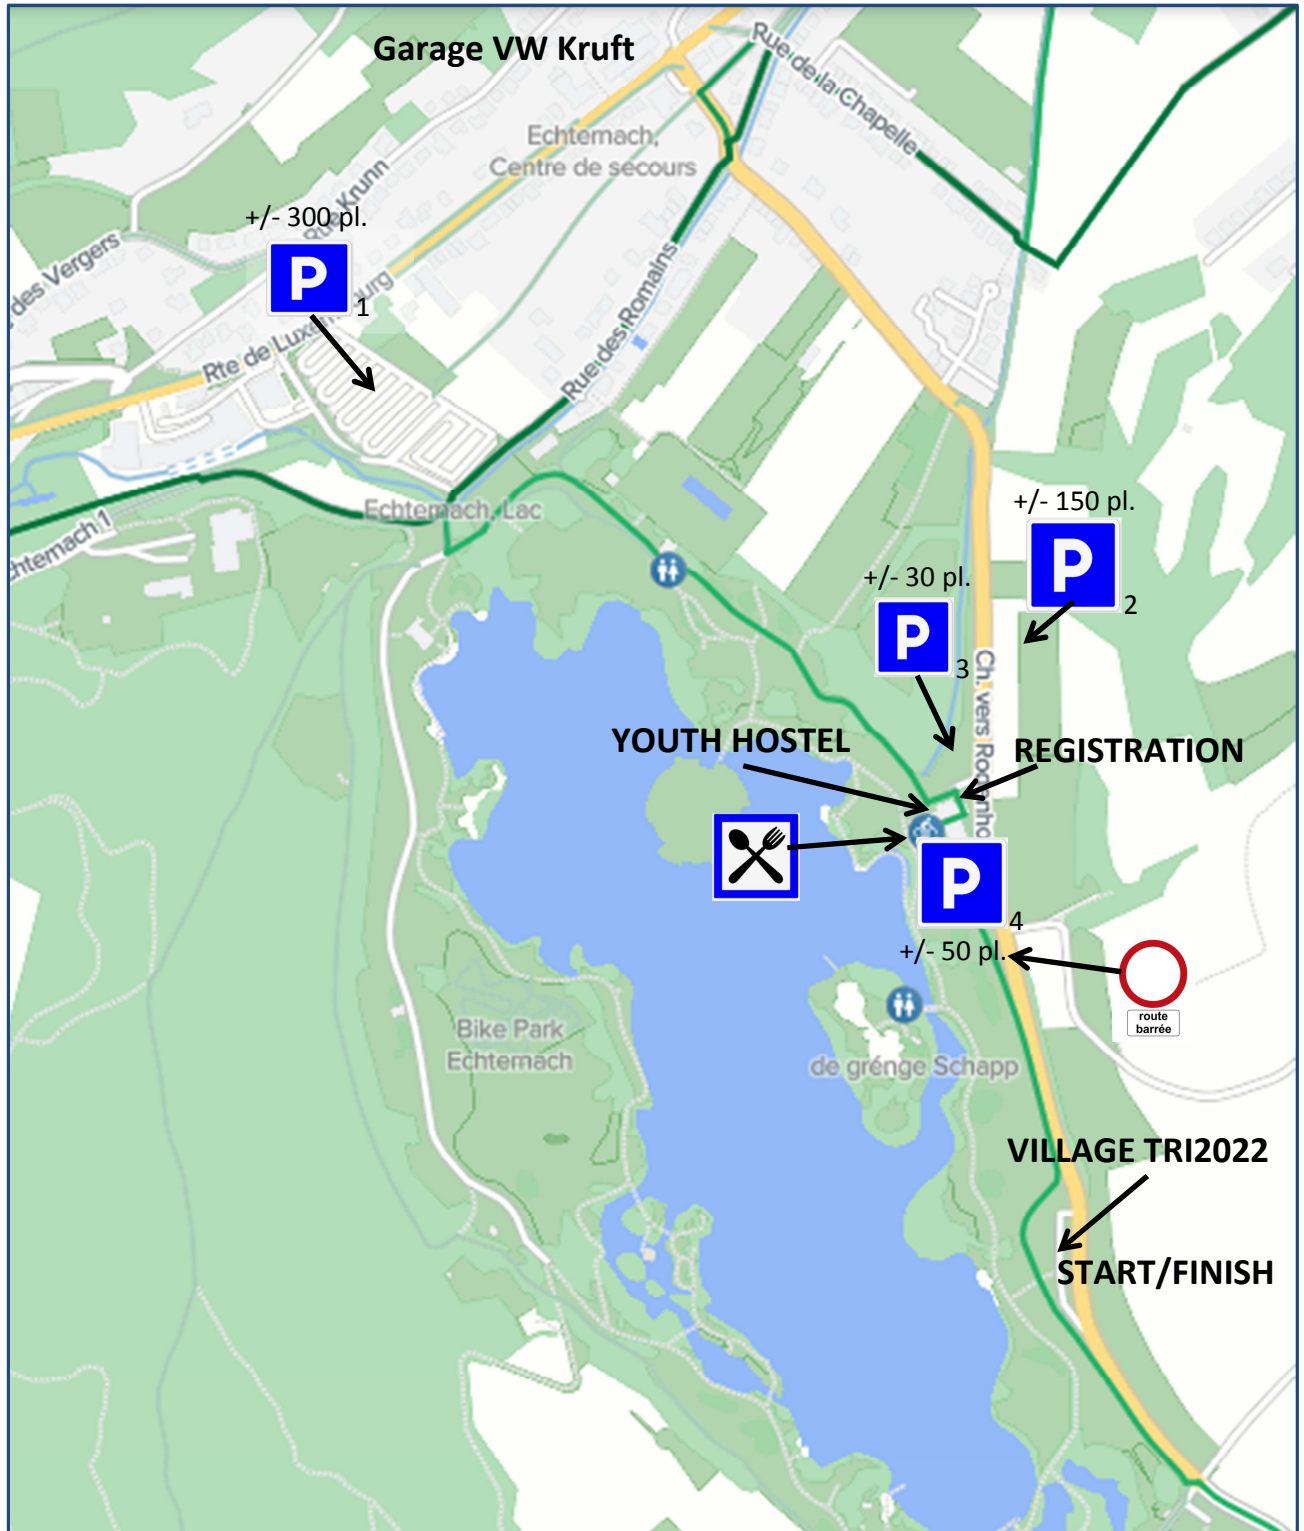

# TRI2022 PLAN DE SITUATION

Parkings

Restauration

P<sub>2</sub>, P<sub>3</sub> and P<sub>4</sub> only 5 minutes walking distance from VILLAGE TRI2022